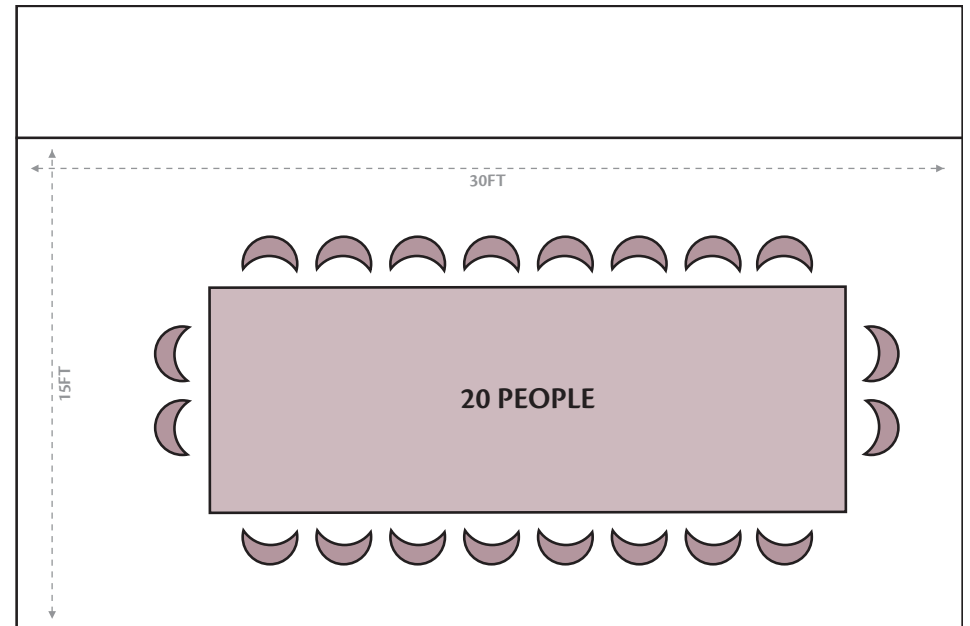

Cottage for up to 32 with buffet (Layout A)

Cottage for up to 20 with plated seating (Layout B)

# MEETING/BANQUET ROOMS

Rosedale for up to 70 with Avalon buffet

# MEETING/BANQUET ROOMS

Rosedale for up to 80 with Avalon boardroom

# MEETING/BANQUET ROOMS

Avalon for up to 24