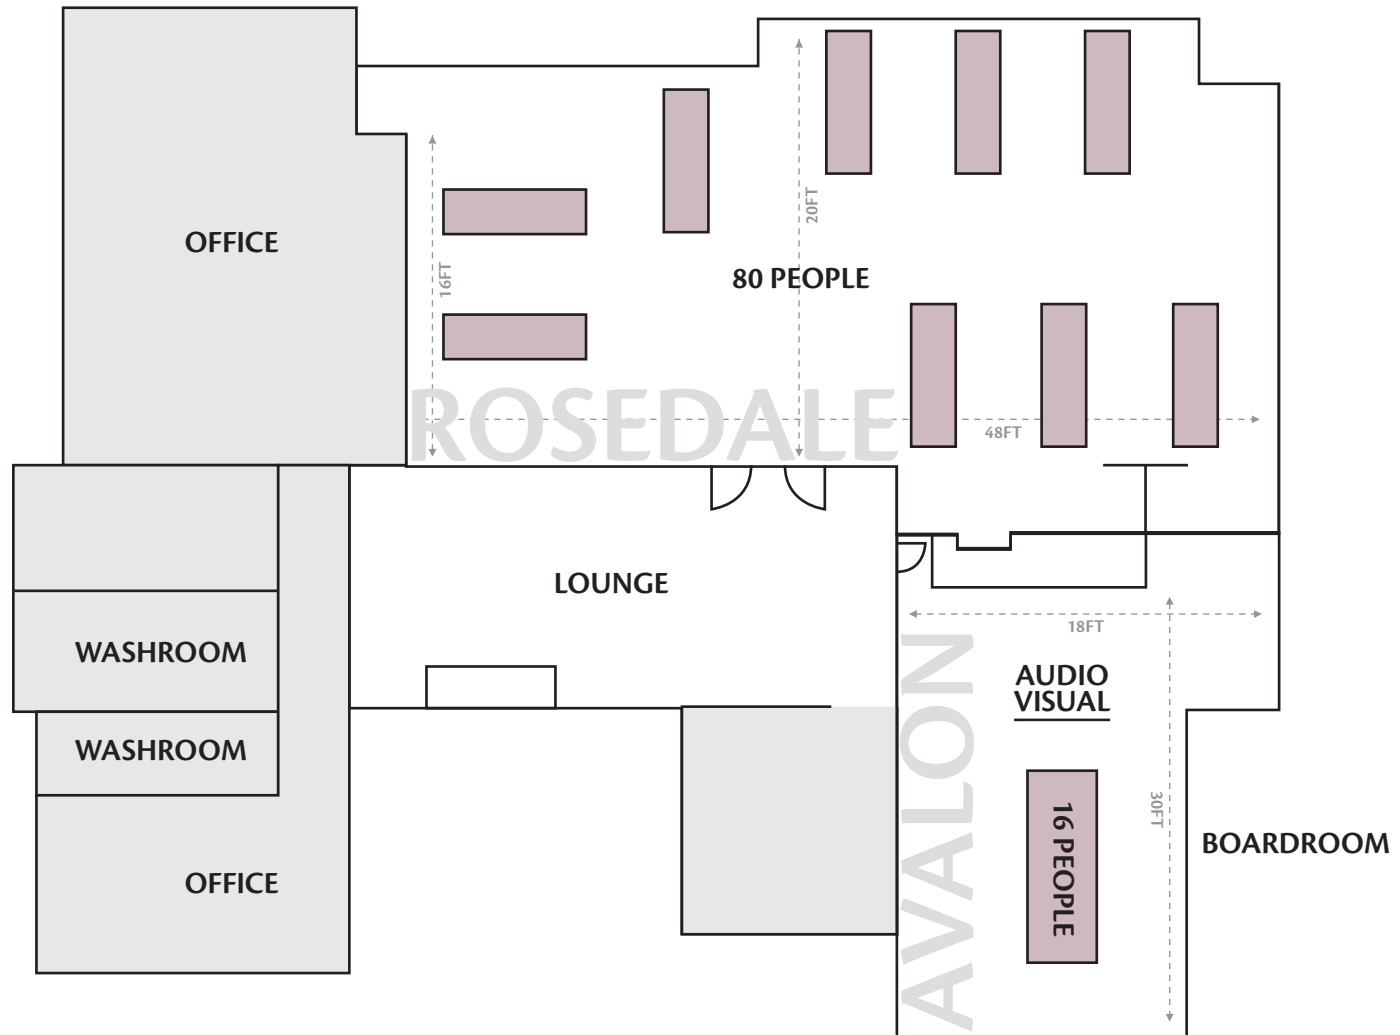

Cottage for up to 32 with buffet (Layout A)

Cottage for up to 20 with plated seating (Layout B)

# MEETING/BANQUET ROOMS

Rosedale for up to 70 with Avalon buffet

# MEETING/BANQUET ROOMS

Rosedale for up to 80 with Avalon boardroom

# MEETING/BANQUET ROOMS

Avalon for up to 24