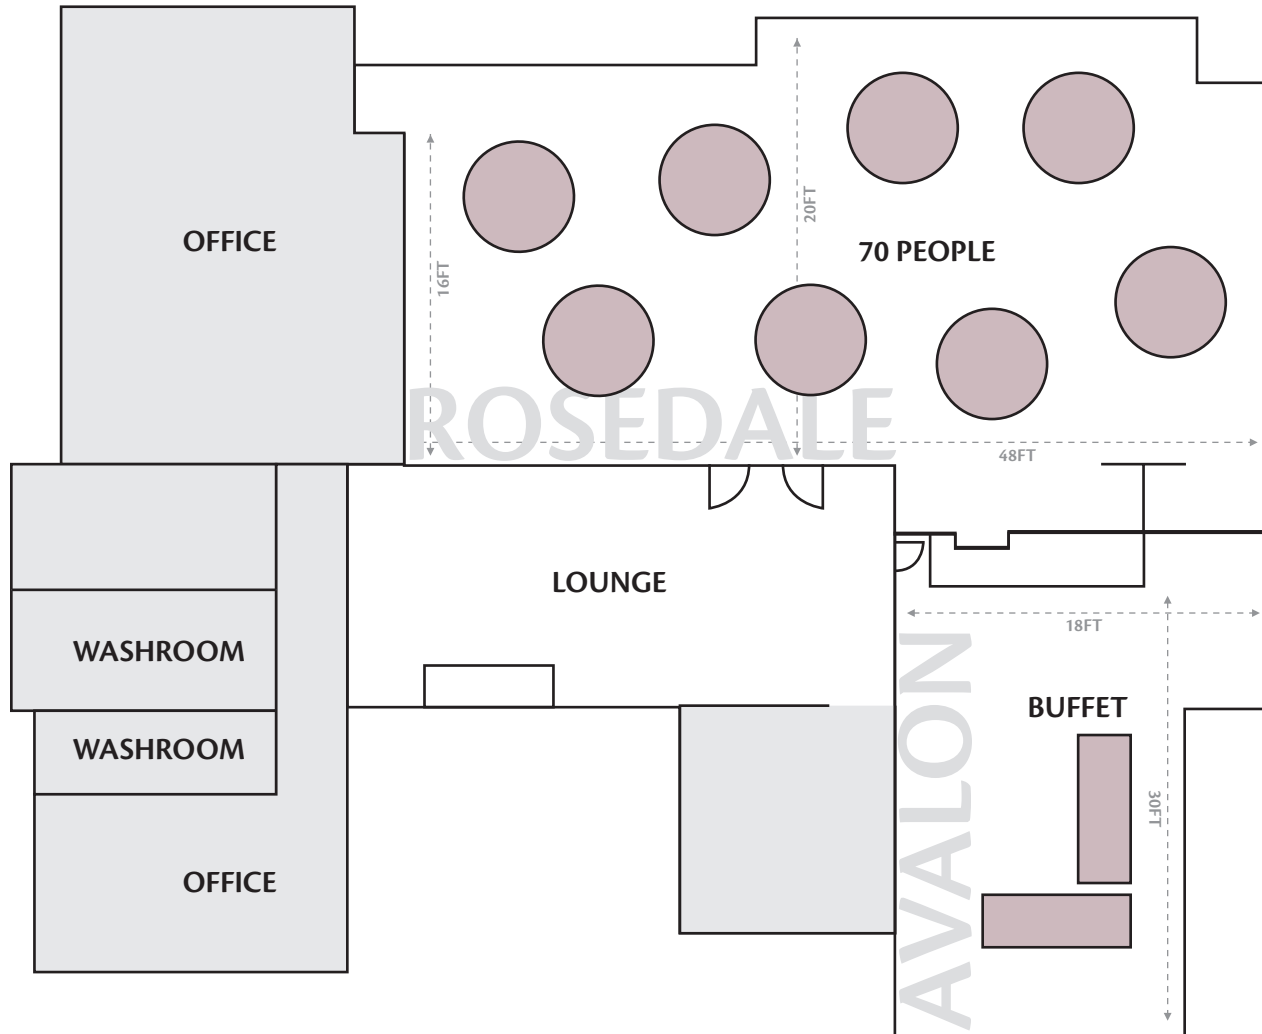

Cottage for up to 32 with buffet (Layout A)

Cottage for up to 20 with plated seating (Layout B)

# MEETING/BANQUET ROOMS

Rosedale for up to 70 with Avalon buffet

# MEETING/BANQUET ROOMS

Rosedale for up to 80 with Avalon boardroom

# MEETING/BANQUET ROOMS

Avalon for up to 24